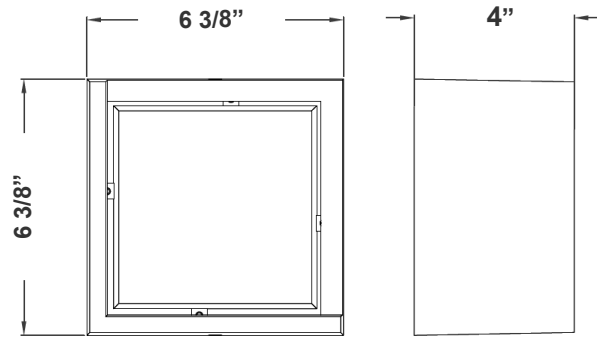

LRS SERIES Outdoor Lighting

LRS-H-MCT-C90-MGBR

WESTGATE
THE FUTURE IS HERE...AND IT'S QUITE BRIGHT!

Customer Name: _____

Project Name: _____

Note: _____ Type: _____

6 3/4"(L) x 6 3/4"(W) x 4"(H)

LED Non-Cutoff Wall Pack with Photocell is ideal for general site lighting, loading docks, doorway, pathway and parking areas.