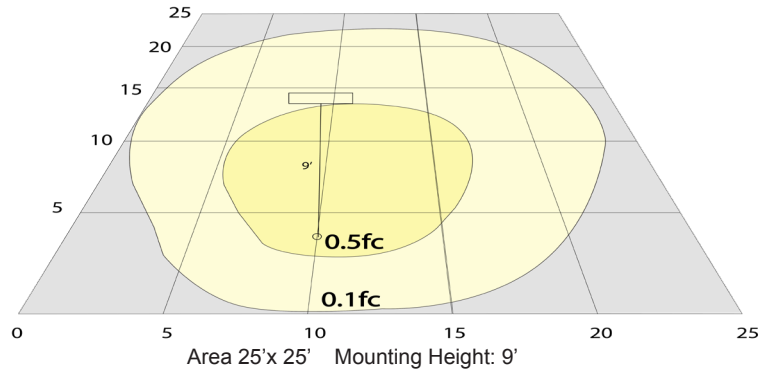

Photometrics: LRS-H-MCT-C90-MGBR

BUG Rating: B0-U3-G1

Other Views:

Performance Table: LRS-H-MCT-C90-MGBR

MODEL NO.	Wattage	Voltage	Lumens	Color Temp.	BUG Rating	LPW
LRS-H-MCT-C90-MGBR	12W	120V	650LM	3000K 4000K 5000K	B0-U3-G1	54

Sample Ordering

Model	Color Temp.	CRI	Housing
LRS - H - MCT - C90 - MGBR			

Other Models: