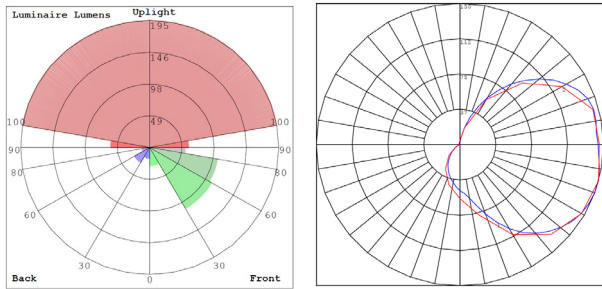

Photometrics: LRS-H-MCT-C90-MGBR

BUG Rating: B0-U3-G1